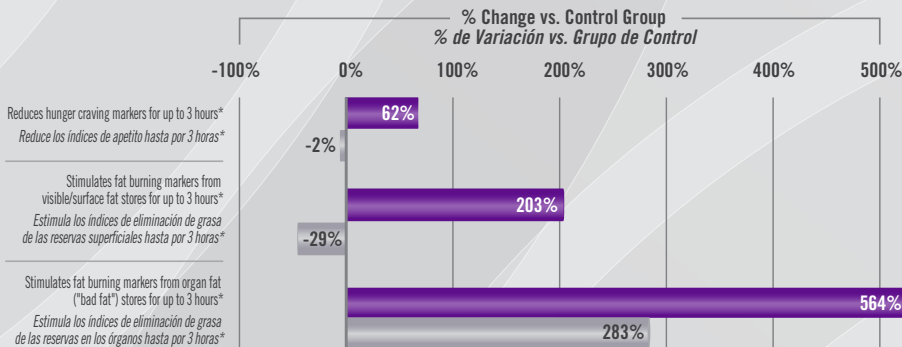

- Burning fat*
- Building and protecting muscle*
- Reducing hunger*
- Supporting body transformation*

Protein can help protect healthy muscle in people of all ages by increasing muscle growth and reducing muscle breakdown.*