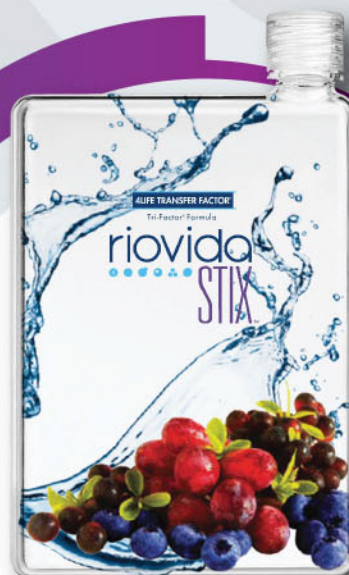

#392098163

**SELAMA
PERSEDIAAN
MASIH ADA**

Syarat & Ketentuan:

- Khusus *shaker*, warna yang diterima mungkin tidak sama dengan gambar dan akan disesuaikan dengan persediaan yang ada.
- Berlaku untuk pembelian langsung di *roadshow* maupun kantor-kantor 4Life Indonesia maupun pengiriman yang dipesan melalui faksimili/ e-mail.
- Ongkos kirim regular.

4Life
TOGETHER, BUILDING PEOPLE™

PT. 4Life Indonesia Trading
Cyber 2 Tower Lt. 6 Unit. A - B
Jl. HR Rasuna Said Blok. X5/13, Kuningan, Jakarta Selatan 12950 Indonesia
Tel. 021. 2924 0200 Fax. 021. 290 21 662
Email: indonesia@4life.com | www.4life.com