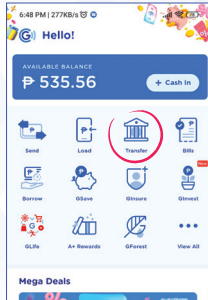

PAYMENT OPTIONS

A. CREDIT CARD

VISA

B. BANK DEPOSITS / GCASH / MAYA / ONLINE BANK TRANSFER*

Savings Account Name : 4Life Research Philippines LLC
BPI Account No. : 1921-1128-62
BDO Account No. : 004150-1653-70

1 GCASH BANK TRANSFER

Step 1:

Open your GCash App and select **BANK TRANSFER**

Step 2:

Click **BPI/BDO**

Step 3:

Enter the details of **4Life Bank Account**

2 GCASH QR CODE

Step 1:

Open your GCash App and click **VIEW ALL**

Step 2:

Click **QR**

Step 3:

Click **Scan QR**

SCAN HERE TO PAY

CONFIRMATION/DELIVERY