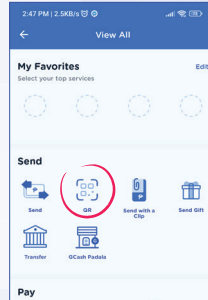

1 GCASH BANK TRANSFER

Step 1:

Open your GCash App and select **BANK TRANSFER**

Step 2:

Click **BPI/BDO**

Step 3:

Enter the details of **4Life Bank Account**

2 GCASH QR CODE

Step 1:

Open your GCash App and click **VIEW ALL**

Step 2:

Click **QR**

Step 3:

Click **Scan QR**

SCAN HERE TO PAY

CONFIRMATION/DELIVERY