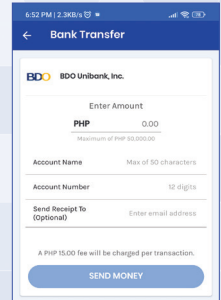

PAYMENT OPTIONS

A. CREDIT CARD

VISA

B. BANK DEPOSITS / GCASH / MAYA / ONLINE BANK TRANSFER*

Savings Account Name : 4Life Research Philippines LLC
BPI Account No. : 1921-1128-62
BDO Account No. : 004150-1653-70

1 GCASH BANK TRANSFER

Step 1:

Open your GCash App and select **BANK TRANSFER**

Step 2:

Click **BPI/BDO**

Step 3:

Enter the details of **4Life Bank Account**

2 GCASH QR CODE

Step 1:

Open your GCash App and click **VIEW ALL**

Step 2:

Click **QR**

Step 3:

Click **Scan QR**

SCAN HERE TO PAY

CONFIRMATION/DELIVERY