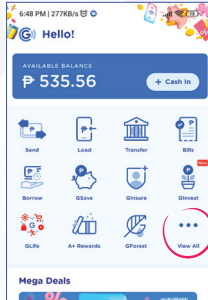

1 GCASH BANK TRANSFER

Step 1:

Open your GCash App and select **BANK TRANSFER**

Step 2:

Click **BPI/BDO**

Step 3:

Enter the details of **4Life Bank Account**

2 GCASH QR CODE

Step 1:

Open your GCash App and click **VIEW ALL**

Step 2:

Click **QR**

Step 3:

Click **Scan QR**

SCAN HERE TO PAY

CONFIRMATION/DELIVERY