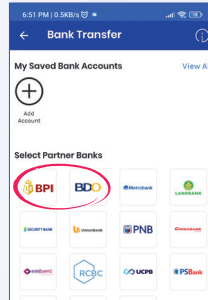

PAYMENT OPTIONS

A. CREDIT CARD

VISA

B. BANK DEPOSITS / GCASH / MAYA / ONLINE BANK TRANSFER*

Savings Account Name : 4Life Research Philippines LLC
BPI Account No. : 1921-1128-62
BDO Account No. : 004150-1653-70

1 GCASH BANK TRANSFER

Step 1:

Open your GCash App and select **BANK TRANSFER**

Step 2:

Click **BPI/BDO**

Step 3:

Enter the details of **4Life Bank Account**

2 GCASH QR CODE

Step 1:

Open your GCash App and click **VIEW ALL**

Step 2:

Click **QR**

Step 3:

Click **Scan QR**

SCAN HERE TO PAY

CONFIRMATION/DELIVERY