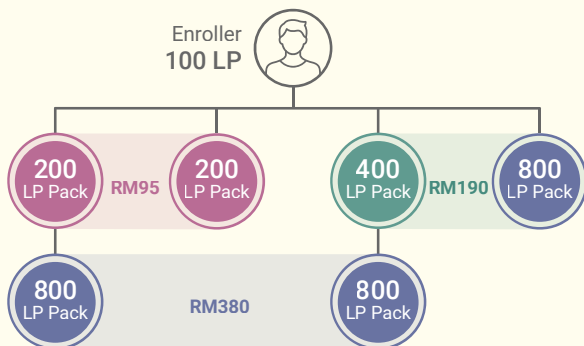

For every two 800 LP Essentials Packs purchased, the enroller earns a **RM380 Go 2 Bonus**. | Untuk setiap dua Pek Essentials 800 LP yang dibeli, pendaftar memperoleh Bonus Go 2 sebanyak **RM380**.

Go 2 Promotion™

16 May – 31 December 2022

Scenarios | Senario

Bonus RM95

Two enrollees, in two separate legs, purchase two 200 LP packs—the enroller earns one RM95 bonus.

Dua Affiliate baharu, dalam dua kumpulan yang berasingan, membeli dua pek 200 LP—pendaftar memperoleh Bonus sebanyak RM95.

Bonus RM285

Four enrollees, in four separate legs, purchase two 200 LP packs and two 400 LP packs—the enroller earns one RM95 bonus and one RM190 bonus (RM285 total).

Empat Affiliate baharu, dalam empat kumpulan yang berasingan, membeli dua pek 200 LP dan dua pek 400 LP—pendaftar memperoleh bonus RM95 dan bonus RM190 (jumlah bonus RM285).

Bonus RM665

Six enrollees, in four separate legs, purchase two 200 LP packs, one 400 LP pack, and three 800 LP packs—the enroller earns one RM95 bonus, one RM190 bonus, and one RM380 bonus (RM665 total).