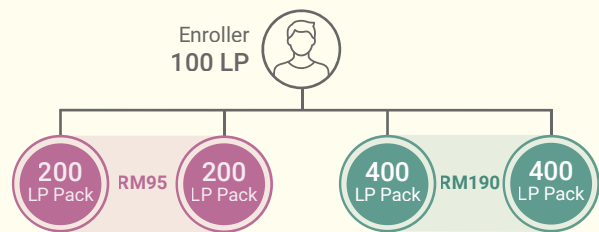

For every two 800 LP Essentials Packs purchased, the enroller earns a **RM380 Go 2 Bonus**. | Untuk setiap dua Pek Essentials 800 LP yang dibeli, pendaftar memperoleh Bonus Go 2 sebanyak **RM380**.

Go 2 Promotion™

16 May – 31 December 2022

Scenarios | Senario

Bonus RM95

Two enrollees, in two separate legs, purchase two 200 LP packs—the enroller earns one RM95 bonus.

Dua Affiliate baharu, dalam dua kumpulan yang berasingan, membeli dua pek 200 LP—pendaftar memperoleh Bonus sebanyak RM95.

Bonus RM285

Four enrollees, in four separate legs, purchase two 200 LP packs and two 400 LP packs—the enroller earns one RM95 bonus and one RM190 bonus (RM285 total).

Empat Affiliate baharu, dalam empat kumpulan yang berasingan, membeli dua pek 200 LP dan dua pek 400 LP—pendaftar memperoleh bonus RM95 dan bonus RM190 (jumlah bonus RM285).

Bonus RM665

Six enrollees, in four separate legs, purchase two 200 LP packs, one 400 LP pack, and three 800 LP packs—the enroller earns one RM95 bonus, one RM190 bonus, and one RM380 bonus (RM665 total).