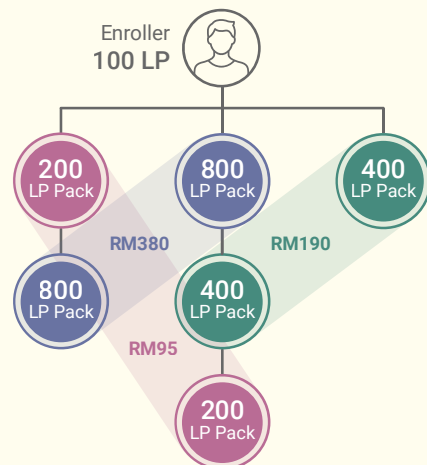

Bonus RM665

Six enrollees, in three separate legs, purchase two 200 LP packs, two 400 LP packs, and two 800 LP packs—the enroller earns one RM95 bonus, one RM190 bonus, and one RM380 bonus (RM665 total).

Enam Affiliate baharu, dalam tiga kumpulan yang berasingan, membeli dua pek 200 LP, dua pek 400 LP dan dua pek 800 LP—pendaftar memperoleh bonus RM95, bonus RM190 dan bonus RM380 (jumlah bonus RM665).