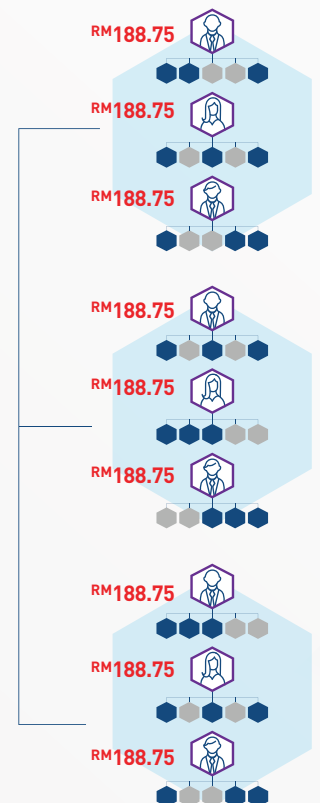

## 1 RAPID REWARDS™

Earn a 25% commission on the first LP order of every new Distributor you personally enroll.\*

\*The first, second, and fourth level payouts for the first LP orders are shifted. The enroller receives 25% and the immediate upline of the enroller receives 12%. The next two immediate qualified upline distributors receive 5% and 2%, respectively. The remaining payout continues according to the Life Rewards Plan until all levels are paid out.

EXAMPLE

50 LP

+

50 LP

100 LP x 25% x 3.775 = **RM94.38<sup>+</sup>**  
**COMMISSION**

1 LP = RM3.775

# 5 BUILDER BONUS

Unlock the power of Me and My 3™ - you and your personally enrolled Distributors - to earn RM188.75, RM755, or RM3020 every month. Each bonus is achieved through structure and Team Volume.#

(DIAMOND OR BUILDER RANKS)

(BUILDER RANK)

#Team Volume=Your Principal Volume, plus the orders of your frontline Distributors  
<sup>^</sup>Orders must be placed by the 20th of the month. The Builder Bonus program vary by country, the legs must adhere to the respective terms & conditions of the program in their registered country.