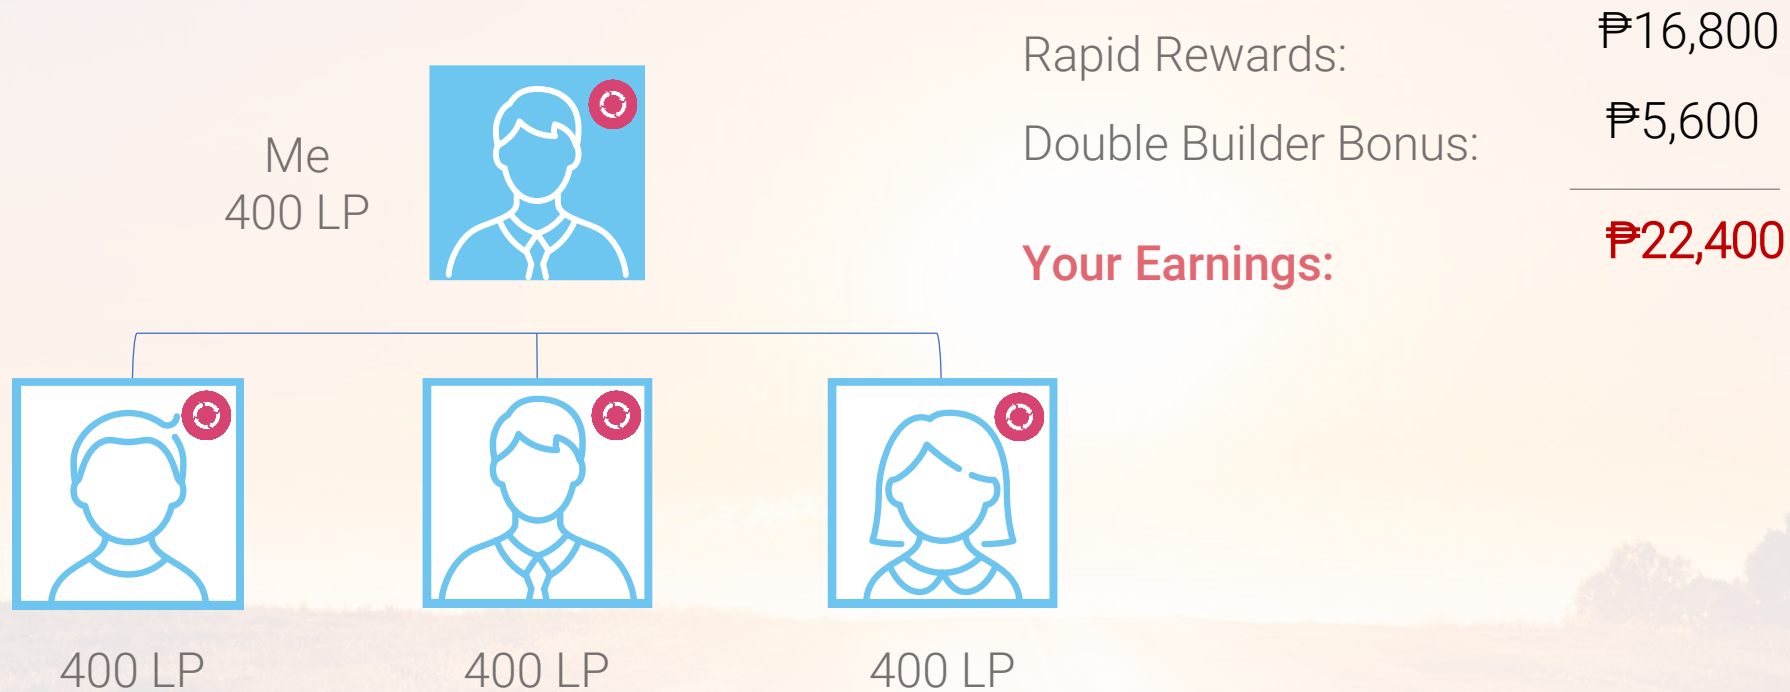

Maximize Your Fast Start

with Me and My 3®

PLUS: Free signup, free shipping, 60 Loyalty Points, and free Bonus Product of the Month when enrolled in the Loyalty Program