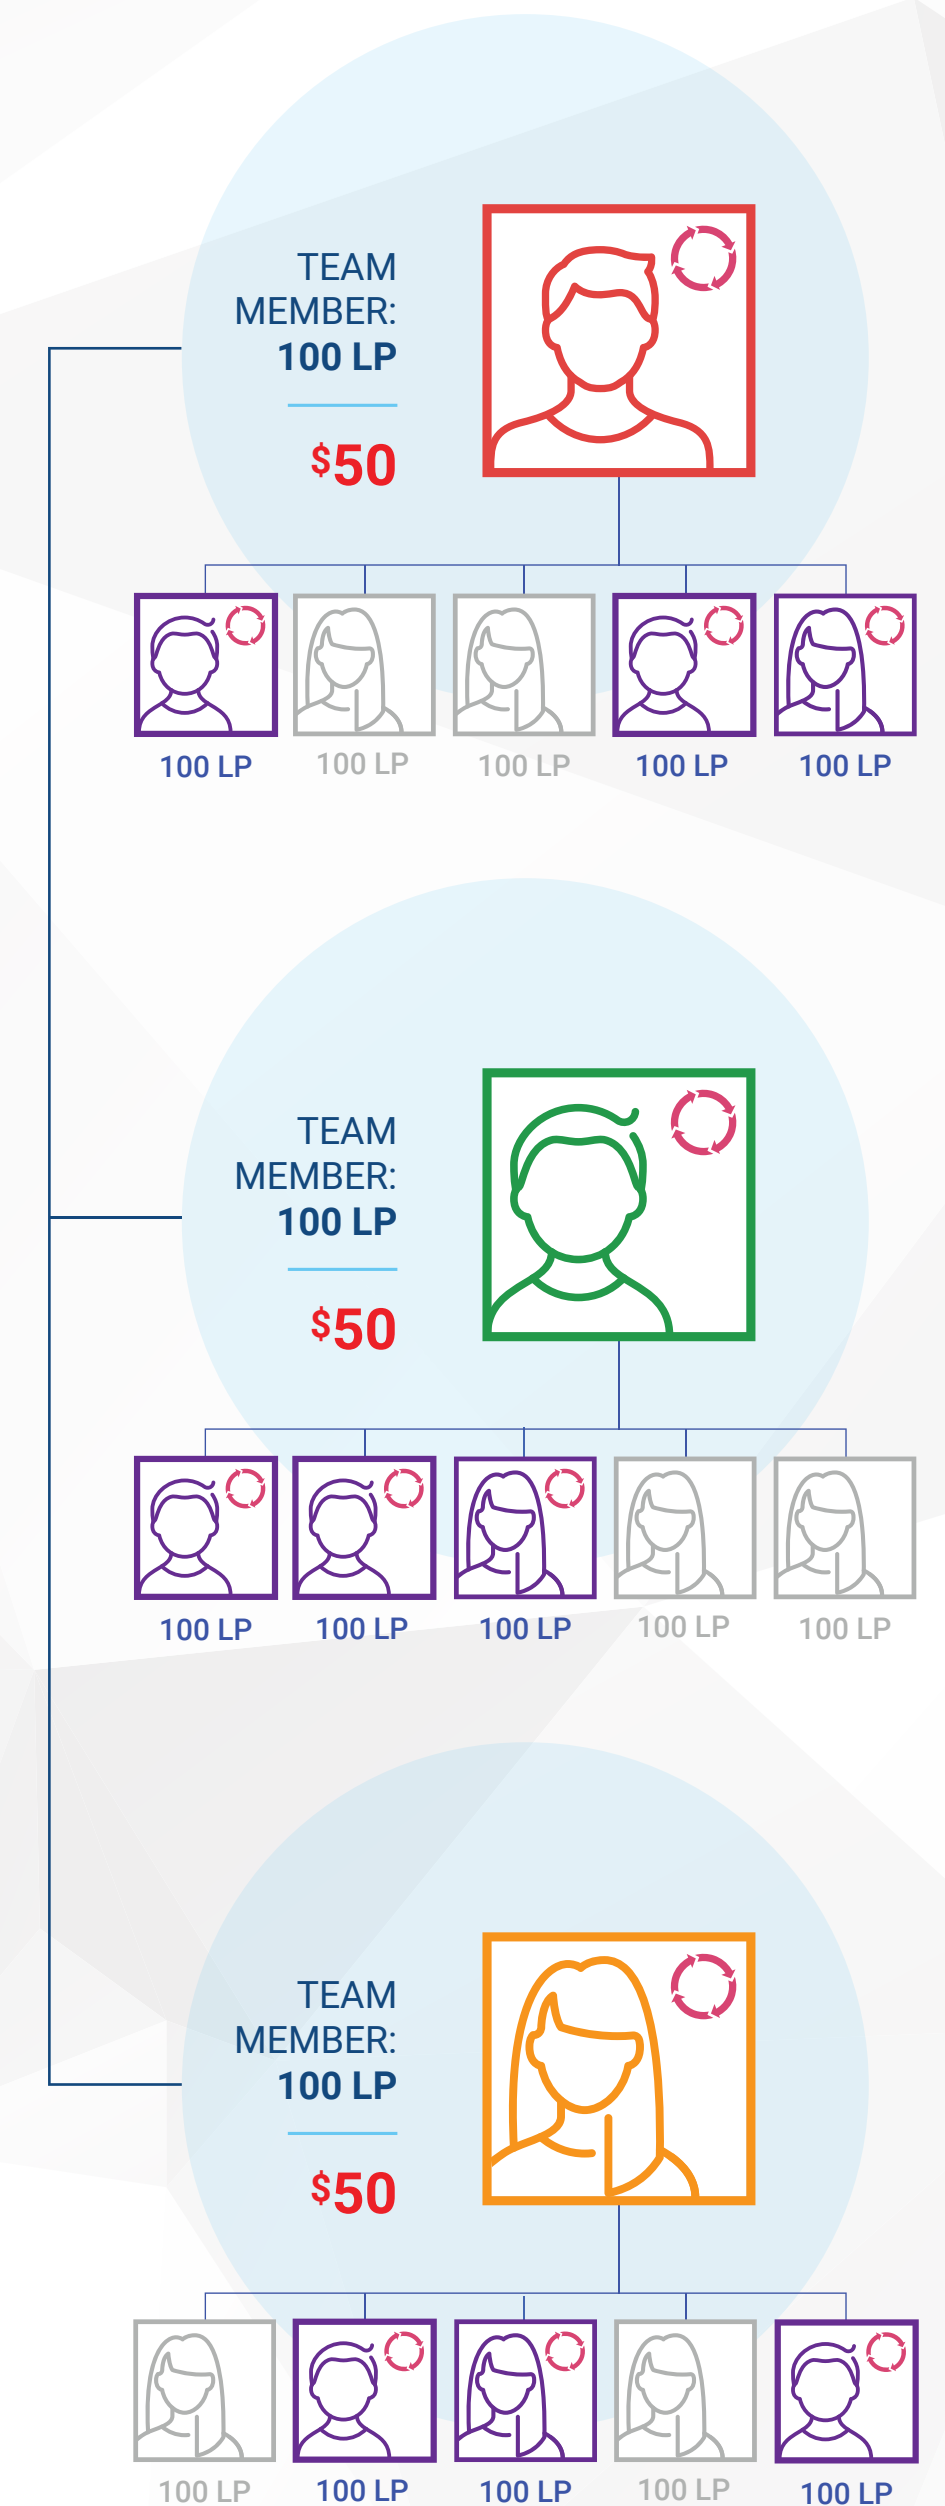

Builder Bonus™

Enroll
Duplicate
Retain

\$50 Builder Bonus

You earn \$50 when you:

- Have 100 LP in Loyalty Program or MyShop orders
- Have 3 personally enrolled Preferred Customers or Affiliates on your frontline, each with at least 100 LP in Loyalty Program or MyShop orders
- Have 600 LP in Team Volume*
- Qualify as a Builder or Builder Elite

*Team Volume = Your Principal Volume, plus the orders of your frontline Preferred Customers and Affiliates

\$200 Builder Bonus

You earn \$200 when you:

- Have 100 LP in Loyalty Program or MyShop orders
- Have 3 frontline Affiliates, each with 3 qualified (100 LP in Loyalty Program or MyShop orders), personally enrolled Preferred Customers or Affiliates on their frontline with a minimum of 600 LP in Team Volume
- Qualify as a Builder, Builder Elite, Diamond, or Diamond Elite

\$800 Builder Bonus

You earn \$800 when you:

- Have 100 LP in Loyalty Program or MyShop orders
- Have 9 qualified Affiliates on your second level, each with 3 qualified (100 LP in Loyalty Program or MyShop orders), personally enrolled Preferred Customers or Affiliates under them with a minimum of 600 LP in Team Volume
- Qualify at any rank from Builder to Platinum Elite

For Bronze Affiliates and above, you must be paid at your highest achieved rank.

Builder Bonus	\$50	\$200	\$800
Team Members	3	9	27
Volume	500 LP	1,500 LP	4,500 LP
%	2%	25%	5%
Commissions	\$10	\$375	\$225
Total Income	\$60	\$585	\$1,410