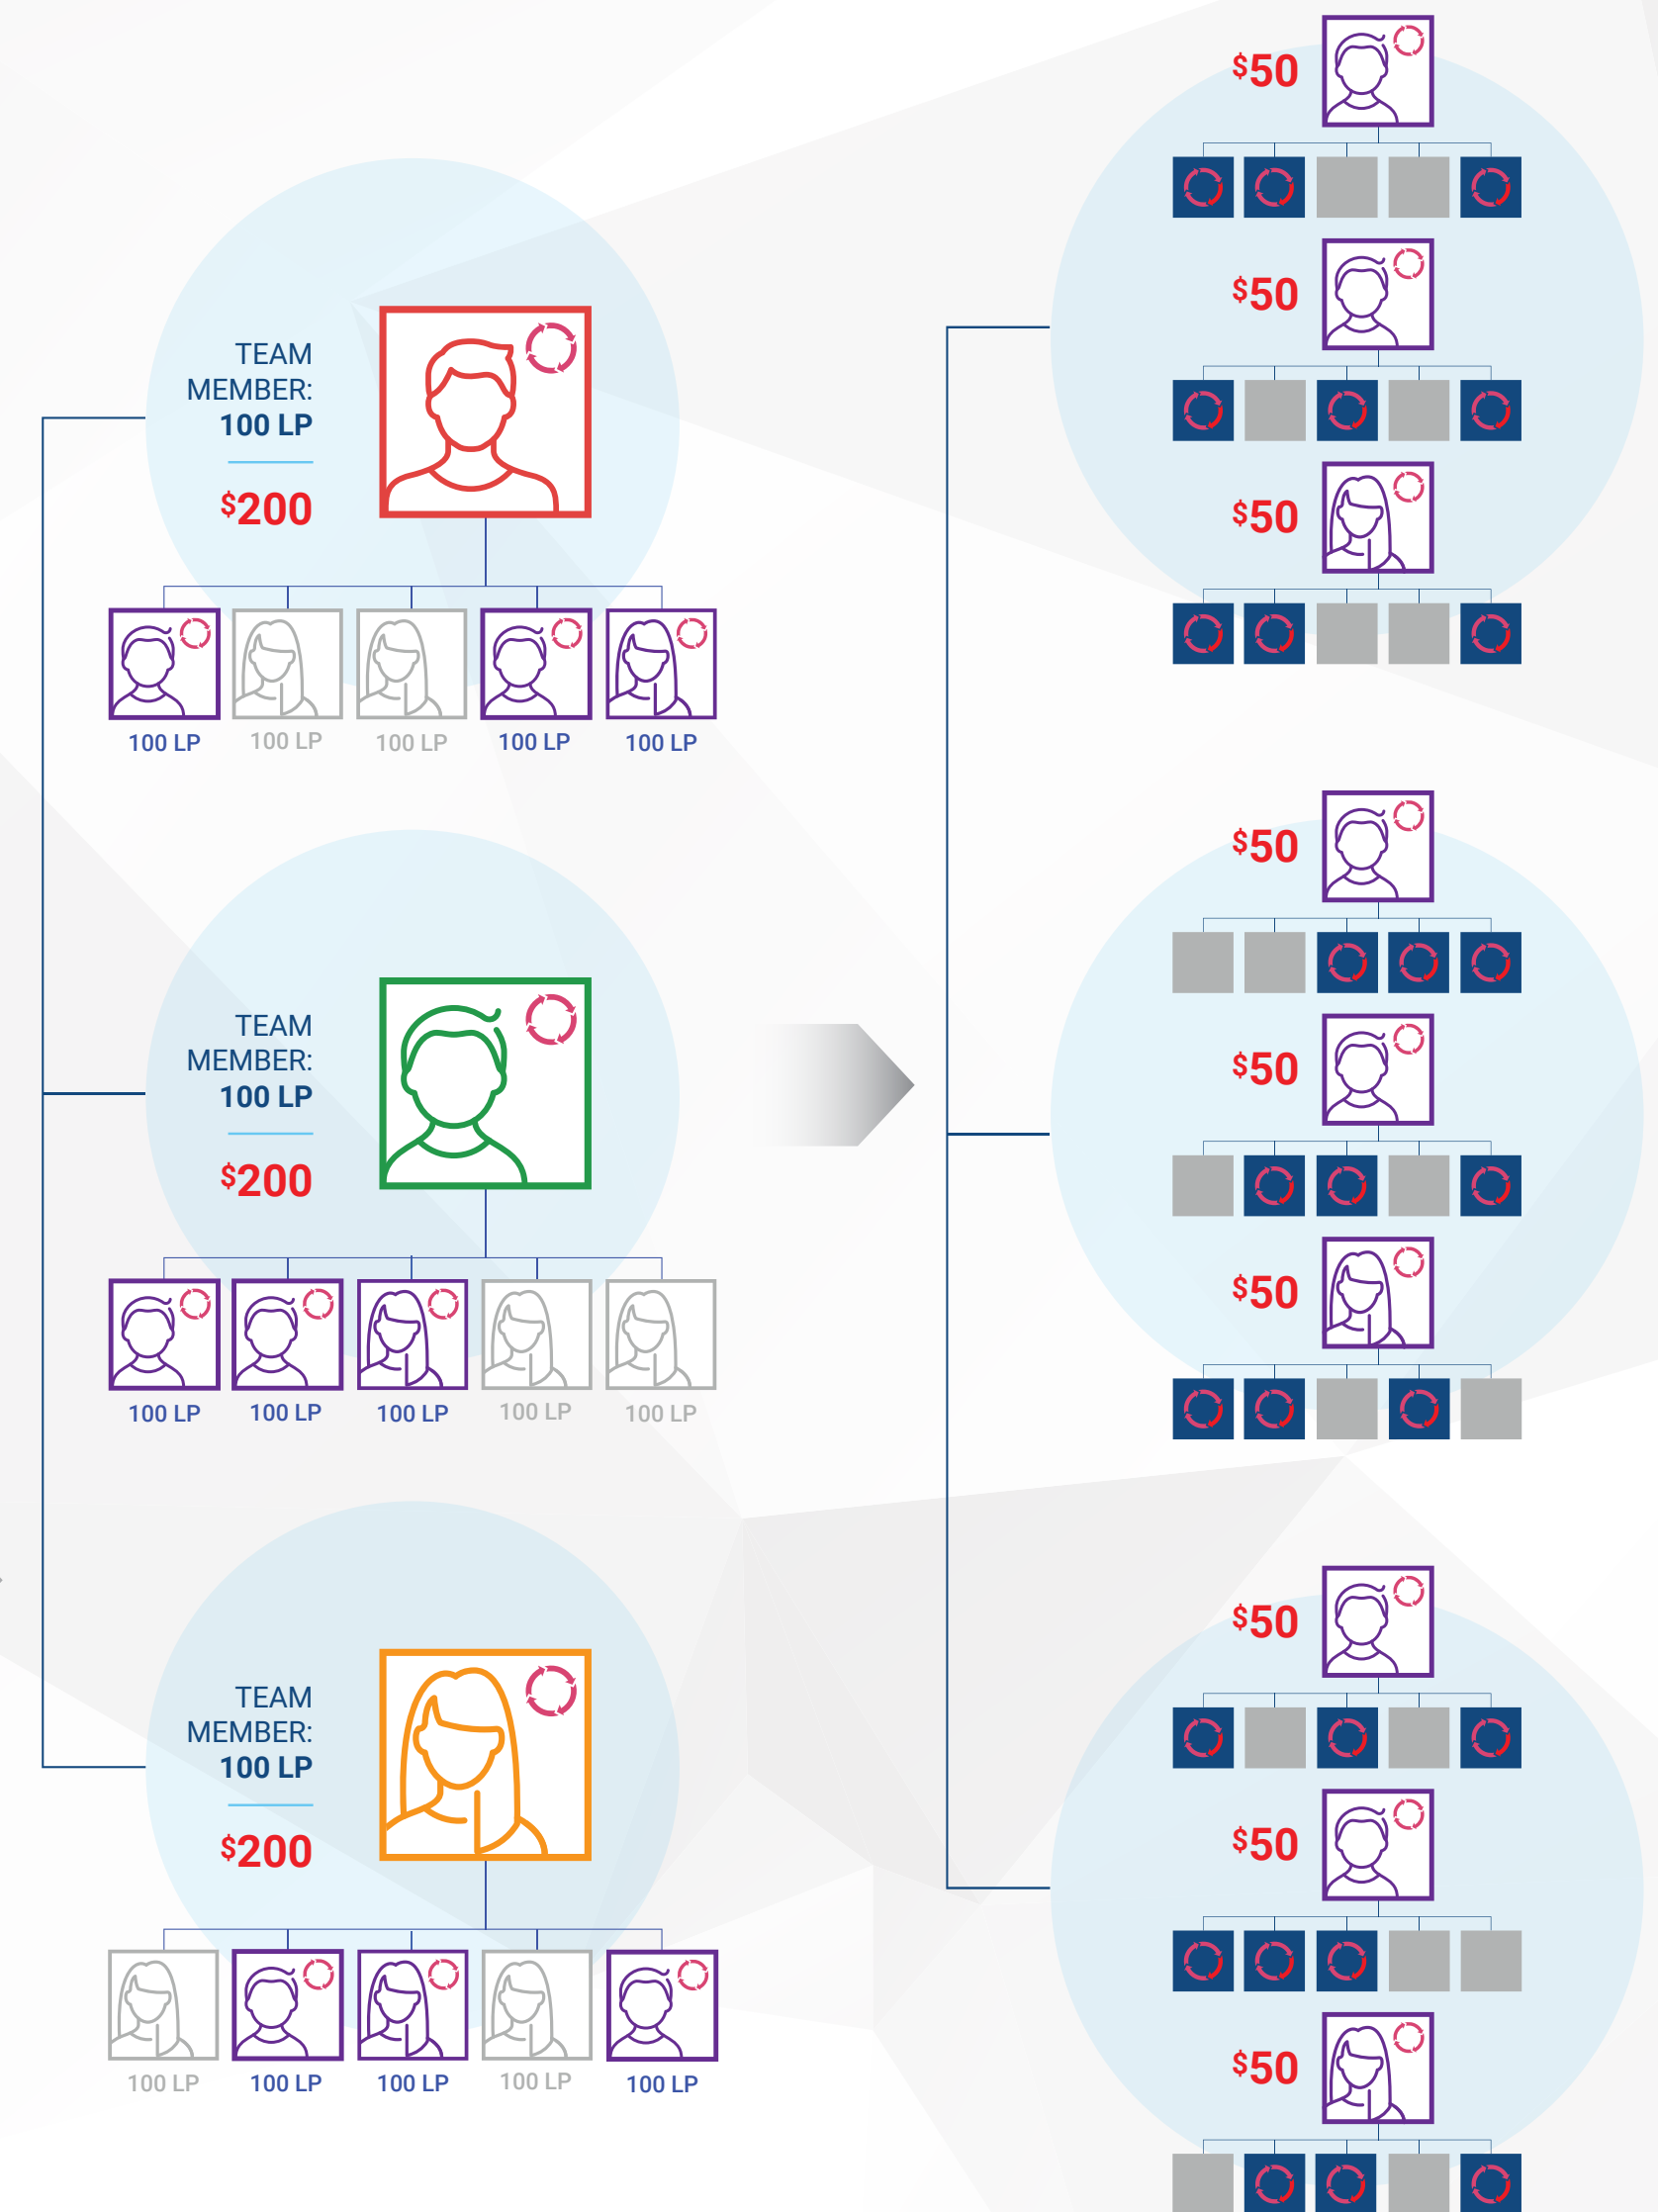

Builder Bonus™

Enroll
Duplicate
Retain

\$50 Builder Bonus

You earn \$50 when you:

- Have 100 LP in Loyalty Program or MyShop orders
- Have 3 personally enrolled Preferred Customers or Affiliates on your frontline, each with at least 100 LP in Loyalty Program or MyShop orders
- Have 600 LP in Team Volume*
- Qualify as a Builder or Builder Elite

*Team Volume = Your Principal Volume, plus the orders of your frontline Preferred Customers and Affiliates

\$200 Builder Bonus

You earn \$200 when you:

- Have 100 LP in Loyalty Program or MyShop orders
- Have 3 frontline Affiliates, each with 3 qualified (100 LP in Loyalty Program or MyShop orders), personally enrolled Preferred Customers or Affiliates on their frontline with a minimum of 600 LP in Team Volume
- Qualify as a Builder, Builder Elite, Diamond, or Diamond Elite

\$800 Builder Bonus

You earn \$800 when you:

- Have 100 LP in Loyalty Program or MyShop orders
- Have 9 qualified Affiliates on your second level, each with 3 qualified (100 LP in Loyalty Program or MyShop orders), personally enrolled Preferred Customers or Affiliates under them with a minimum of 600 LP in Team Volume
- Qualify at any rank from Builder to Platinum Elite

For Bronze Affiliates and above, you must be paid at your highest achieved rank.

Builder Bonus	\$50	\$200	\$800
Team Members	3	9	27
Volume	500 LP	1,500 LP	4,500 LP
%	2%	25%	5%
Commissions	\$10	\$375	\$225
Total Income	\$60	\$585	\$1,410