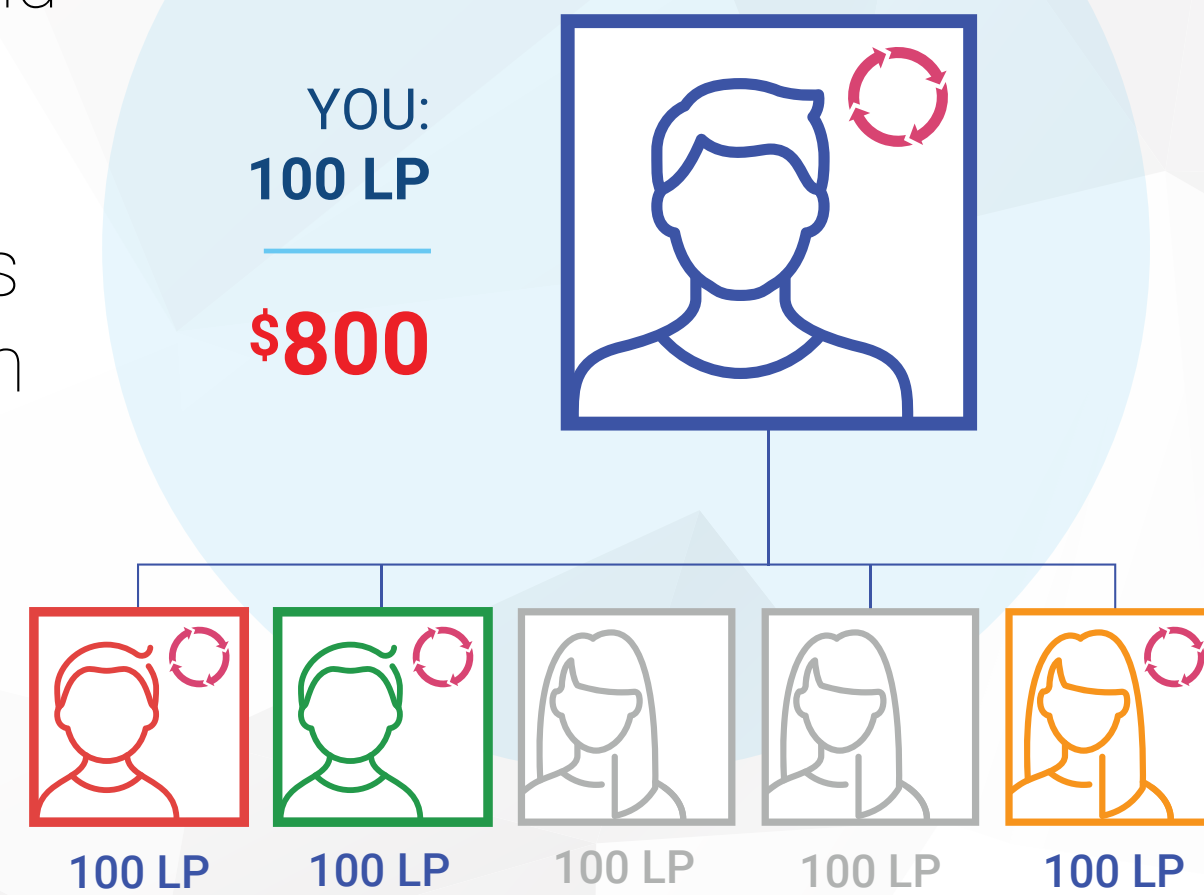

*Team Volume = Your Principal Volume, plus the orders of your frontline Preferred Customers and Affiliates

\$200 Builder Bonus

You earn \$200 when you:

- Have 100 LP in Loyalty Program or MyShop orders
- Have 3 frontline Affiliates, each with 3 qualified (100 LP in Loyalty Program or MyShop orders), personally enrolled Preferred Customers or Affiliates on their frontline with a minimum of 600 LP in Team Volume
- Qualify as a Builder, Builder Elite, Diamond, or Diamond Elite

\$800 Builder Bonus

You earn \$800 when you:

- Have 100 LP in Loyalty Program or MyShop orders
- Have 9 qualified Affiliates on your second level, each with 3 qualified (100 LP in Loyalty Program or MyShop orders), personally enrolled Preferred Customers or Affiliates under them with a minimum of 600 LP in Team Volume
- Qualify at any rank from Builder to Platinum Elite

For Bronze Affiliates and above, you must be paid at your highest achieved rank.

Builder Bonus	\$50	\$200	\$800
Team Members	3	9	27
Volume	500 LP	1,500 LP	4,500 LP
%	2%	25%	5%
Commissions	\$10	\$375	\$225
Total Income	\$60	\$585	\$1,410