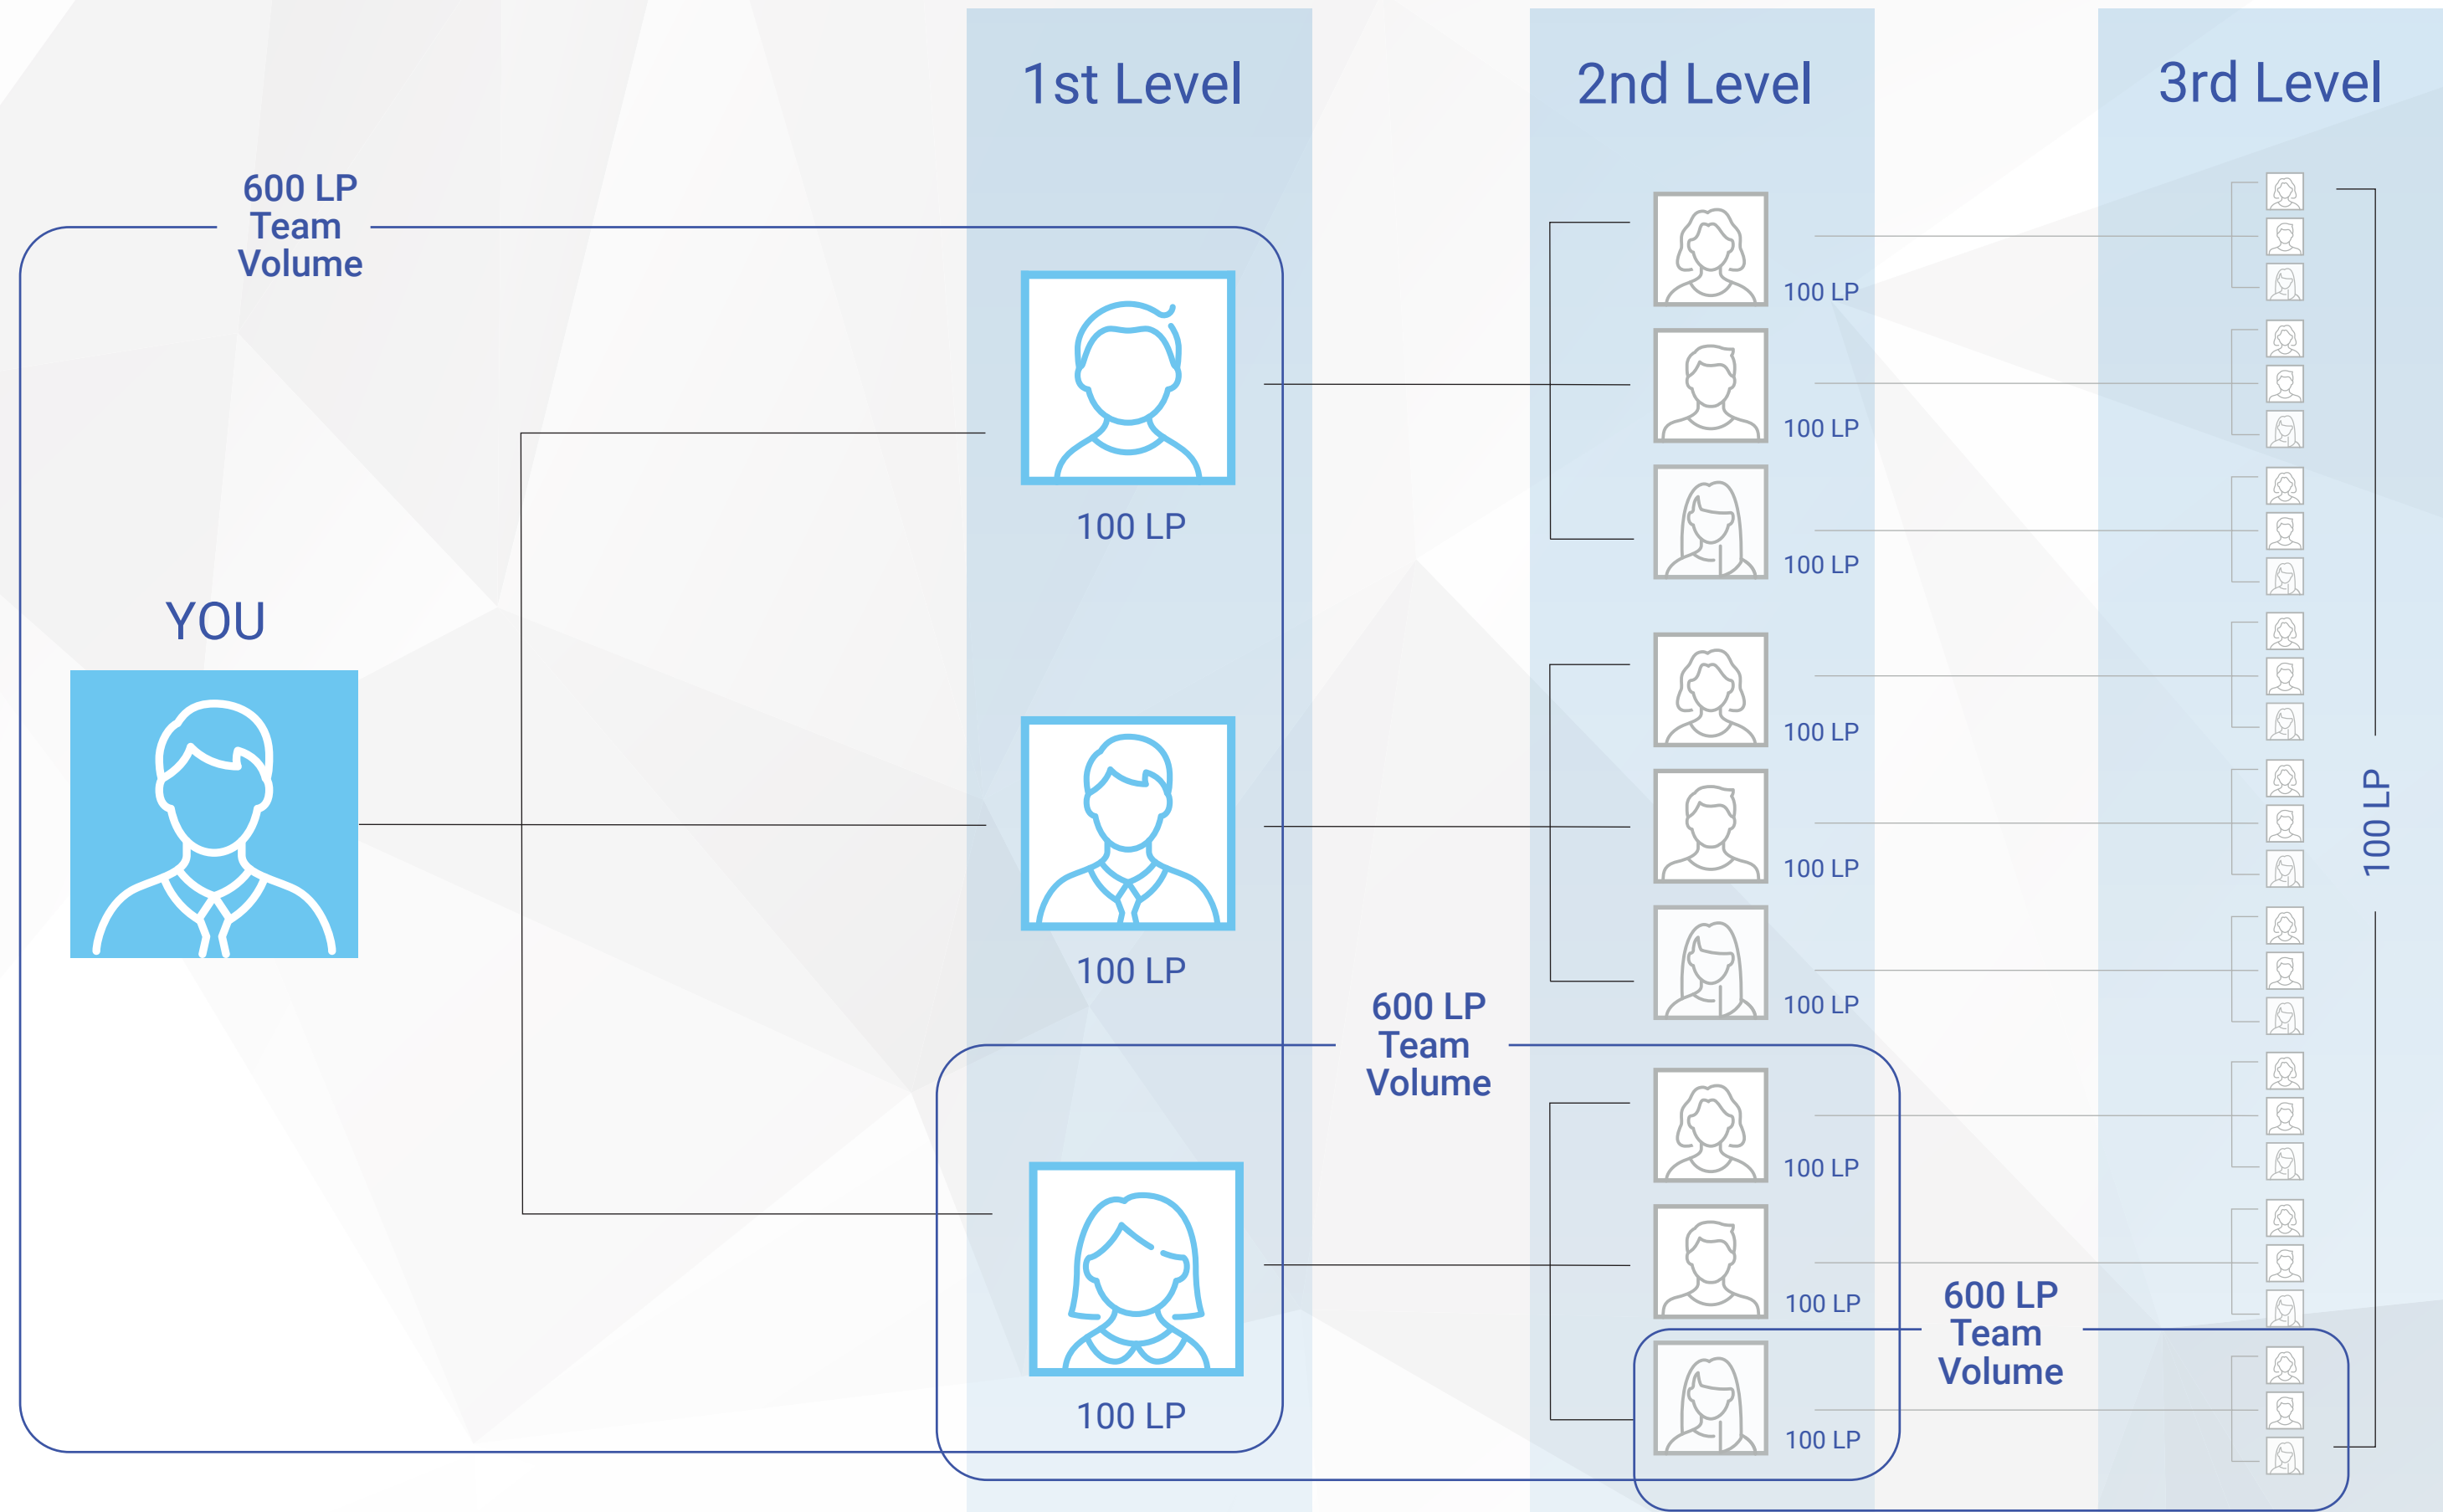

*Team Volume = Your Principal Volume, plus the orders of your frontline Preferred Customers and Affiliates

\$200 Builder Bonus

You earn \$200 when you:

- Have 100 LP in Loyalty Program or MyShop orders
- Have 3 frontline Affiliates, each with 3 qualified (100 LP in Loyalty Program or MyShop orders), personally enrolled Preferred Customers or Affiliates on their frontline with a minimum of 600 LP in Team Volume
- Qualify as a Builder, Builder Elite, Diamond, or Diamond Elite

\$800 Builder Bonus

You earn \$800 when you:

- Have 100 LP in Loyalty Program or MyShop orders
- Have 9 qualified Affiliates on your second level, each with 3 qualified (100 LP in Loyalty Program or MyShop orders), personally enrolled Preferred Customers or Affiliates under them with a minimum of 600 LP in Team Volume
- Qualify at any rank from Builder to Platinum Elite

For Bronze Affiliates and above, you must be paid at your highest achieved rank.

Builder Bonus	\$50	\$200	\$800
Team Members	3	9	27
Volume	500 LP	1,500 LP	4,500 LP
%	2%	25%	5%
Commissions	\$10	\$375	\$225
Total Income	\$60	\$585	\$1,410