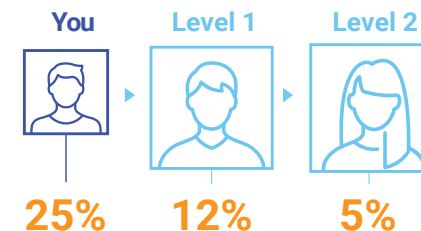

MyShop

Earn 25% every time you share!

Upon achieving the 100 PV requirement, you will earn a 25% commission on all personal MyShop customer orders. Plus, once qualified, you will earn a 12% commission on your level 1 MyShop orders, and a 5% commission on your level 2 MyShop orders. Commission is paid daily to your 4Life account.