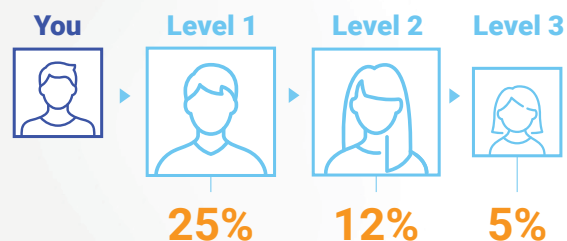

4Life provides powerful tools and programs that can be combined and maximized to help you get your 4Life business going quickly.

Do Life Differently™ with 4Life and reap the benefits for you and your family today!

Builder Bonus™

Unlock the power of Me and My 3™

Levels	Monthly Bonus Amount
Level 1	RM190
Level 2	RM760
Level 3	RM3,040

Unlock the power of Me and My 3 to earn RM190, RM760, or RM3,040 every month. Each bonus is achieved through structure and Team Volume.

SmartStart

Unlock over RM156,000 in additional bonuses when you purchase a Smart Start Pack. Participants are eligible to earn over RM156,000 in Smart Start Incentive and Double Builder Bonus within their first 12 months.

Smart Start Incentive

Rank	Cash Prize
Diamond	RM 760
Diamond Elite	RM 1,140
Presidential	RM 1,900
Presidential Elite	RM 2,850
Bronze	RM 3,800
Bronze Elite	RM 9,500
Silver	RM 19,000
Silver Elite	RM 38,000
Gold	RM 76,000

Double Builder Bonus

Level	Builder Bonus Amount	Double Builder Bonus Amount
1	RM 190	x2 RM 380
2	RM 760	x2 RM 1,520
3	RM 3,040	x2 RM 6,080

Rapid Rewards™

Earn 25% and get paid daily!

With Rapid Rewards, on all LP orders* placed within the first three months, you earn a 25% commission on your personally enrolled Affiliates, 12% on new Affiliates on your second level, and 5% on new Affiliates on your third level. Rapid Rewards is paid daily when you have qualified with 100 PV in the current month.

*Exclude MyShop orders that exceed the first 100 PV each month.

Team Commissions

As your team grows, so does your earning potential

Level	Payout % First 100 LP / Account	Payout % Above 100 LP / Account
Level 1	2%	2%
Level 2	25%	5%
Level 3	5%	6%/8%/12%

You earn 2% on the first 100 LP purchased by Affiliates on your first level, 25% on your second level, and 5% on your third level.

If they purchase more than 100 LP, you earn 2% on your first level, 5% on your second level, and 6%, 8%, or 12% on your third level.

An Affiliate's paid-as rank determines the number of levels the Affiliate is eligible for in that month.