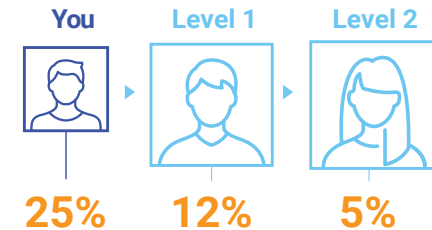

MyShop

Earn 25% every time you share!

Upon achieving the 100 PV requirement, you will earn a 25% commission on all personal MyShop customer orders. Plus, once qualified, you will earn a 12% commission on your level 1 MyShop orders, and a 5% commission on your level 2 MyShop orders. Commission is paid daily to your 4Life account.