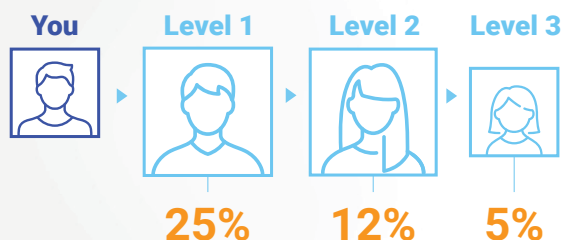

4Life provides powerful tools and programs that can be combined and maximized to help you get your 4Life business going quickly.

Do Life Differently™ with 4Life and reap the benefits for you and your family today!

Builder Bonus™

Unlock the power of Me and My 3™

Levels	Monthly Bonus Amount
Level 1	RM190
Level 2	RM760
Level 3	RM3,040

Unlock the power of Me and My 3 to earn RM190, RM760, or RM3,040 every month. Each bonus is achieved through structure and Team Volume.

SmartStart

Unlock over RM156,000 in additional bonuses when you purchase a Smart Start Pack. Participants are eligible to earn over RM156,000 in Smart Start Incentive and Double Builder Bonus within their first 12 months.

Smart Start Incentive

Rank	Cash Prize
Diamond	RM 760
Diamond Elite	RM 1,140
Presidential	RM 1,900
Presidential Elite	RM 2,850
Bronze	RM 3,800
Bronze Elite	RM 9,500
Silver	RM 19,000
Silver Elite	RM 38,000
Gold	RM 76,000

Double Builder Bonus

Level	Builder Bonus Amount	Double Builder Bonus Amount
1	RM 190	x2 RM 380
2	RM 760	x2 RM 1,520
3	RM 3,040	x2 RM 6,080

Rapid Rewards™

Earn 25% and get paid daily!

With Rapid Rewards, on all LP orders* placed within the first three months, you earn a 25% commission on your personally enrolled Affiliates, 12% on new Affiliates on your second level, and 5% on new Affiliates on your third level. Rapid Rewards is paid daily when you have qualified with 100 PV in the current month.

*Exclude MyShop orders that exceed the first 100 PV each month.

Team Commissions

As your team grows, so does your earning potential

Level	Payout % First 100 LP / Account	Payout % Above 100 LP / Account
Level 1	2%	2%
Level 2	25%	5%
Level 3	5%	6%/8%/12%

After Rapid Rewards ends, you earn 2% on the first 100 LP purchased by Affiliates on your first level, 25% on your second level, and 5% on your third level.

If they purchase more than 100 LP, you earn 2% on your first level, 5% on your second level, and 6%, 8%, or 12% on your third level.

An Affiliate's paid-as rank determines the number of levels the Affiliate is eligible for in that month.