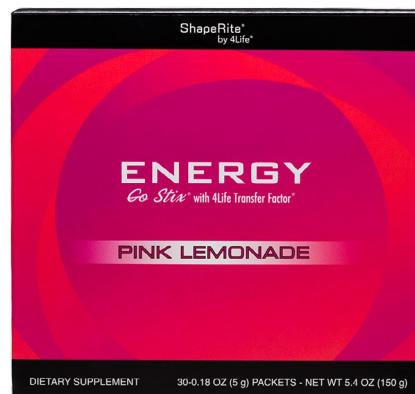

Rich in natural energy boosters and fortifying nutrients, including 4Life Transfer Factor®, Energy Go Stix promotes energy and stamina, helps improve memory and alertness, and supports healthy immune system function.*

In convenient tropical-flavored, single-serve packets, Energy Go Stix is perfect to share and take with you wherever you go.

Did you know?

Yerba mate leaves are used in beverages throughout South America. Many indigenous peoples call mate tea “the drink of the gods” and have used it for centuries to wake up and focus the mind.

Key Features

- Contains transfer factors (immune messenger molecules) that help educate immune cells and promote the immune system’s ability to more effectively recognize, respond to, and remember potential health threats*
- Blends natural energy boosters, including yerba mate, guarana, green tea extract, and three forms of ginseng*
- Supports weight management efforts with chromium, L-carnitine, and green tea*
- Includes an energy-rich formula that supports mental alertness and physical stamina*
- Ensures exclusivity with protective United States patents: 6,468,534 (extraction process for transfer factors from egg sources) and 6,866,868 (combination process of transfer factors from cow colostrum and chicken egg yolks).

Primary Support:

Energy*

Secondary Support:

Weight Management*

Immune System*

DIRECTIONS: Mix one (1) packet with 8 oz of water.

Supplement Facts

Serving Size: One (1) packet (5 g)
Servings Per Container: 30

Amount Per Serving		% DV
Calories	20	
Total Carbohydrate	3 g	<1%*
Chromium (as chromium polynicotinate)	25 mcg	20%
Amino Acid Blend	875 mg	**
L-Glutamine, L-Arginine, Taurine, Creatine, L-Carnitine, L-Ornithine α-ketoglutarate		
Herbal Energy Blend	487 mg	**
Green Tea (<i>Camellia sinensis</i>) leaf extract, Yerba Mate (<i>Ilex paraguayensis</i>) leaf extract, Guarana (<i>Paullinia cupana</i>) seed extract, Maca (<i>Lepidium meyenii</i>) root extract, and <i>Rhodiola rosea</i> root extract		
Proprietary Blend	125 mg	**
Eleuthero (<i>Eleutherococcus senticosus</i>) root extract***, Korean Ginseng (<i>Panax ginseng</i>) whole plant extract***, and American Ginseng (<i>Panax quinquefolius</i>) root extract****		
4Life Transfer Factor® Blend	50 mg	**
UltraFactor XF®		
A proprietary concentrate of ultra-filtered 4Life Transfer Factor® proteins and other peptides from cow colostrum.		
OvoFactor®		
A patented concentrate of 4Life Transfer Factor® proteins and other peptides from chicken egg yolk.		

*Percent Daily Values are based on a 2,000 calorie diet.
**Daily Value (DV) not established
***From China
****From Canada

OTHER INGREDIENTS: Maltodextrin, citric acid, natural and artificial lemonade flavor, silicon dioxide, fruit and vegetable juice (color), sucralose, acesulfame K, sodium acetate, and salt.

CONTAINS INGREDIENTS FROM MILK AND EGG

Ordering Information

Item # 27575 – 30 powder packs

Item # 27576 – 12 for 11 (Pink Lemonade)

*THESE STATEMENTS HAVE NOT BEEN EVALUATED BY THE FOOD AND DRUG ADMINISTRATION. THIS PRODUCT IS NOT INTENDED TO DIAGNOSE, TREAT, CURE, OR PREVENT ANY DISEASE.

ENERGY GO STIX IS NOT INTENDED FOR USE BY THOSE SENSITIVE TO CAFFEINE.

Product information is approved for use in the United States only. © 2017 4Life Trademarks, LLC. All Rights Reserved. 022717US Label 111114US